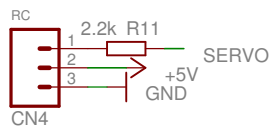

ISP Connector

External Supply
Use Jumper only if
external Supply is NOT used

Servo Connector

Optional Hall Sensor

Color	5V	12V
Red	150R	560R
Yellow	150R	560R
Blue	90R	470R
Green	90R	470R
White	90R	470R
Pink	90R	470R