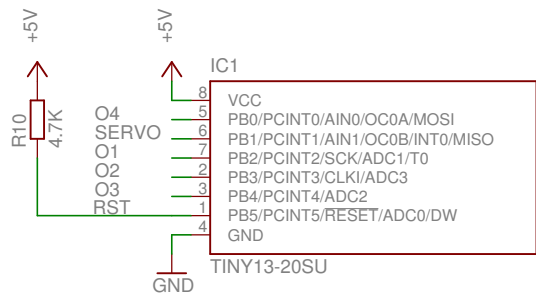

ISP Connector

External Supply
Use Jumper only if
external Supply is NOT used

Servo Connector

Optional Hall Sensor

Color	5V	12V
Red	150R	560R
Yellow	150R	560R
Blue	90R	470R
Green	90R	470R
White	90R	470R
Pink	90R	470R