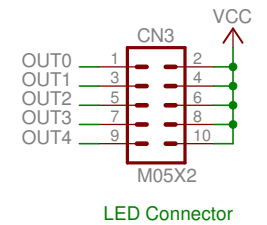

ISP Connector

External Supply
Use Jumper only if
external Supply is NOT used

Servo Connector

Optional Hall Sensor

Color	5V	12V
Red	150R	560R
Yellow	150R	560R
Blue	90R	470R
Green	90R	470R
White	90R	470R
Pink	90R	470R