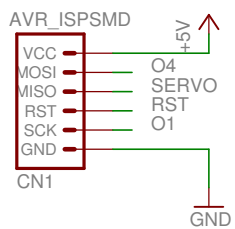

ISP Connector

External Supply
Use Jumper only if
external Supply is NOT used

Servo Connector

Optional Hall Sensor

Color	5V	12V
Red	150R	560R
Yellow	150R	560R
Blue	90R	470R
Green	90R	470R
White	90R	470R
Pink	90R	470R