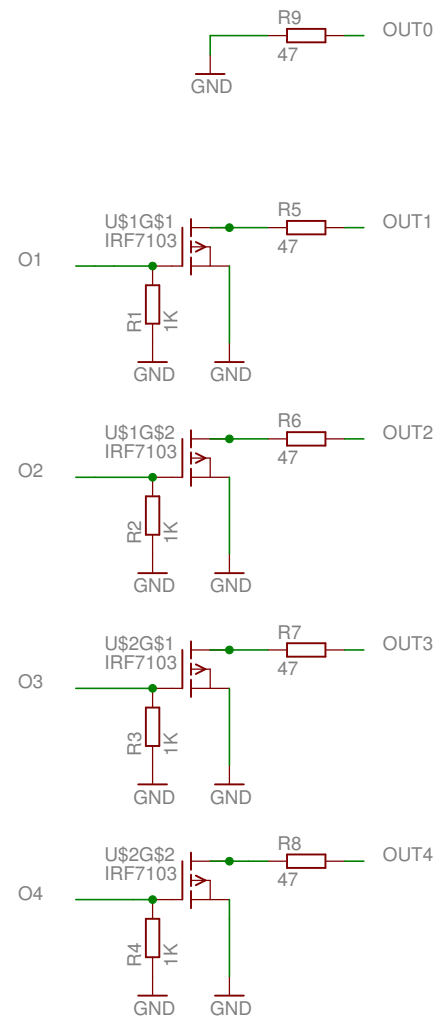

ISP Connector

External Supply
Use Jumper only if
external Supply is NOT used

Servo Connector

Optional Hall Sensor

Color	5V	12V
Red	150R	560R
Yellow	150R	560R
Blue	90R	470R
Green	90R	470R
White	90R	470R
Pink	90R	470R

TITLE: rclight

Author: Heinz Bruederlin

REU:

Date: 28.10.09 22:25

Sheet: 1/1