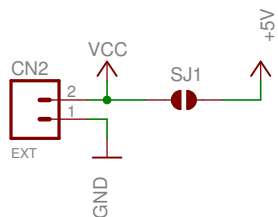

ISP Connector

External Supply
Use Jumper only if
external Supply is NOT used

Servo Connector

Optional Hall Sensor

Color	5V	12V
Red	150R	560R
Yellow	150R	560R
Blue	90R	470R
Green	90R	470R
White	90R	470R
Pink	90R	470R